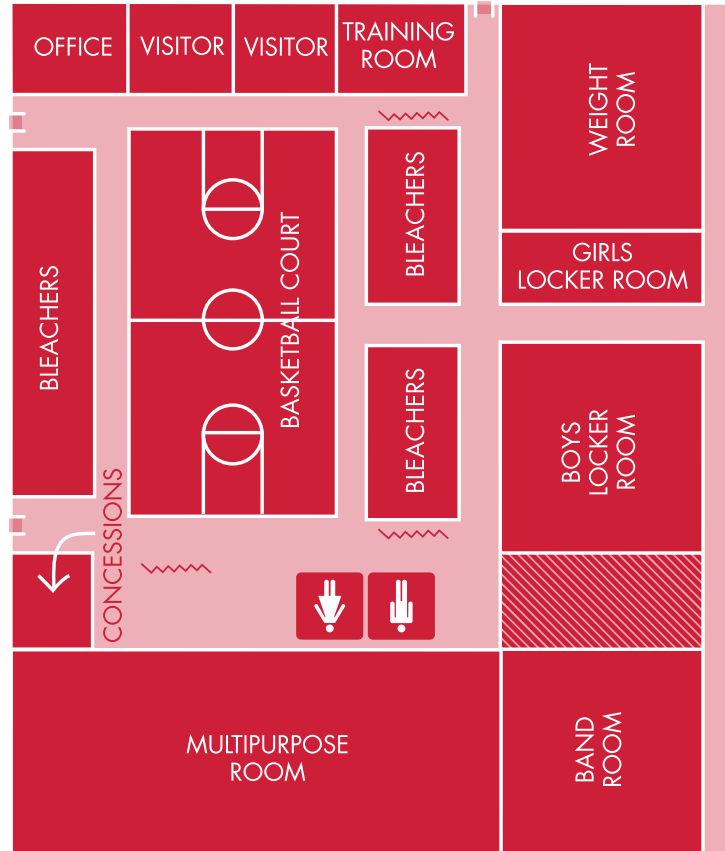

eagle's landing
first baptist church

- 1 MAIN BUILDING
- 2 ADULT LIFE CENTER
- 3 ACTIVITIES CENTER
- 4 COURTYARD
- 5 PLAYGROUND
- 6 OASIS HOUSE
- 7 FOOTBALL FIELD/TRACK
- 8 STADIUM
- 9 BASEBALL STADIUM
- 10 FIELDHOUSE
- 11 YOUTH PRACTICE FIELD
- 12 SOFTBALL FIELD
- 13 VARSITY PRACTICE FIELD

PARKING

- P1** GUEST / EXPECTING MOTHERS / HANDICAP
- P2 / P3 / P4** GENERAL PARKING
- P5** STADIUM PARKING
- P6** FIELD HOUSE PARKING
- P7** SOFTBALL FIELD HANDICAP
- P8** GRAVEL LOT

MAIN BUILDING

ACTIVITY CENTER

top floor

bottom floor

LIFE CENTER

top floor

bottom floor