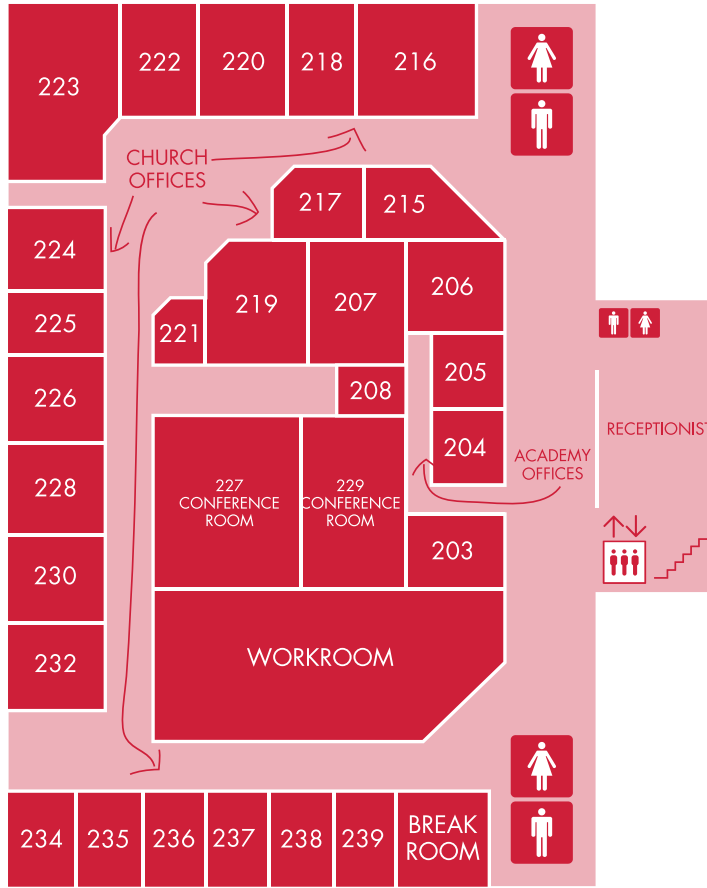

eagle's landing
first baptist church

- 1 MAIN BUILDING
- 2 ADULT LIFE CENTER
- 3 ACTIVITIES CENTER
- 4 COURTYARD
- 5 PLAYGROUND
- 6 OASIS HOUSE
- 7 FOOTBALL FIELD/TRACK
- 8 STADIUM
- 9 BASEBALL STADIUM
- 10 FIELDHOUSE
- 11 YOUTH PRACTICE FIELD
- 12 SOFTBALL FIELD
- 13 VARSITY PRACTICE FIELD

PARKING

- P1** GUEST / EXPECTING MOTHERS / HANDICAP
- P2 / P3 / P4** GENERAL PARKING
- P5** STADIUM PARKING
- P6** FIELD HOUSE PARKING
- P7** SOFTBALL FIELD HANDICAP
- P8** GRAVEL LOT

MAIN BUILDING

ACTIVITY CENTER

top floor

bottom floor

LIFE CENTER

top floor

bottom floor