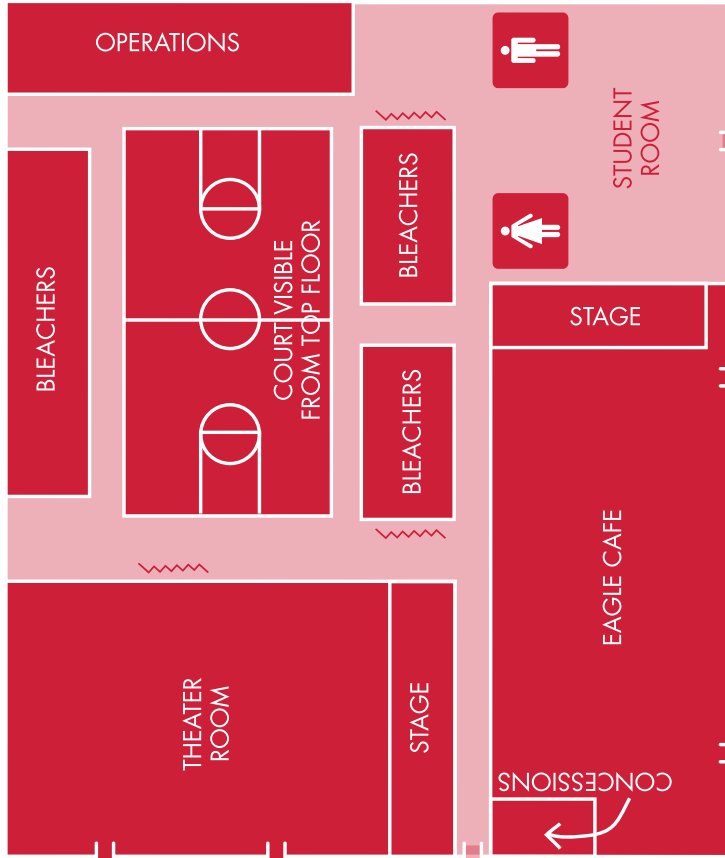

eagle's landing
first baptist church

- 1 MAIN BUILDING
- 2 ADULT LIFE CENTER
- 3 ACTIVITIES CENTER
- 4 COURTYARD
- 5 PLAYGROUND
- 6 OASIS HOUSE
- 7 FOOTBALL FIELD/TRACK
- 8 STADIUM
- 9 BASEBALL STADIUM
- 10 FIELDHOUSE
- 11 YOUTH PRACTICE FIELD
- 12 SOFTBALL FIELD
- 13 VARSITY PRACTICE FIELD

PARKING

- P1** GUEST / EXPECTING MOTHERS / HANDICAP
- P2 / P3 / P4** GENERAL PARKING
- P5** STADIUM PARKING
- P6** FIELD HOUSE PARKING
- P7** SOFTBALL FIELD HANDICAP
- P8** GRAVEL LOT

MAIN BUILDING

ACTIVITY CENTER

top floor

bottom floor

LIFE CENTER

top floor

bottom floor