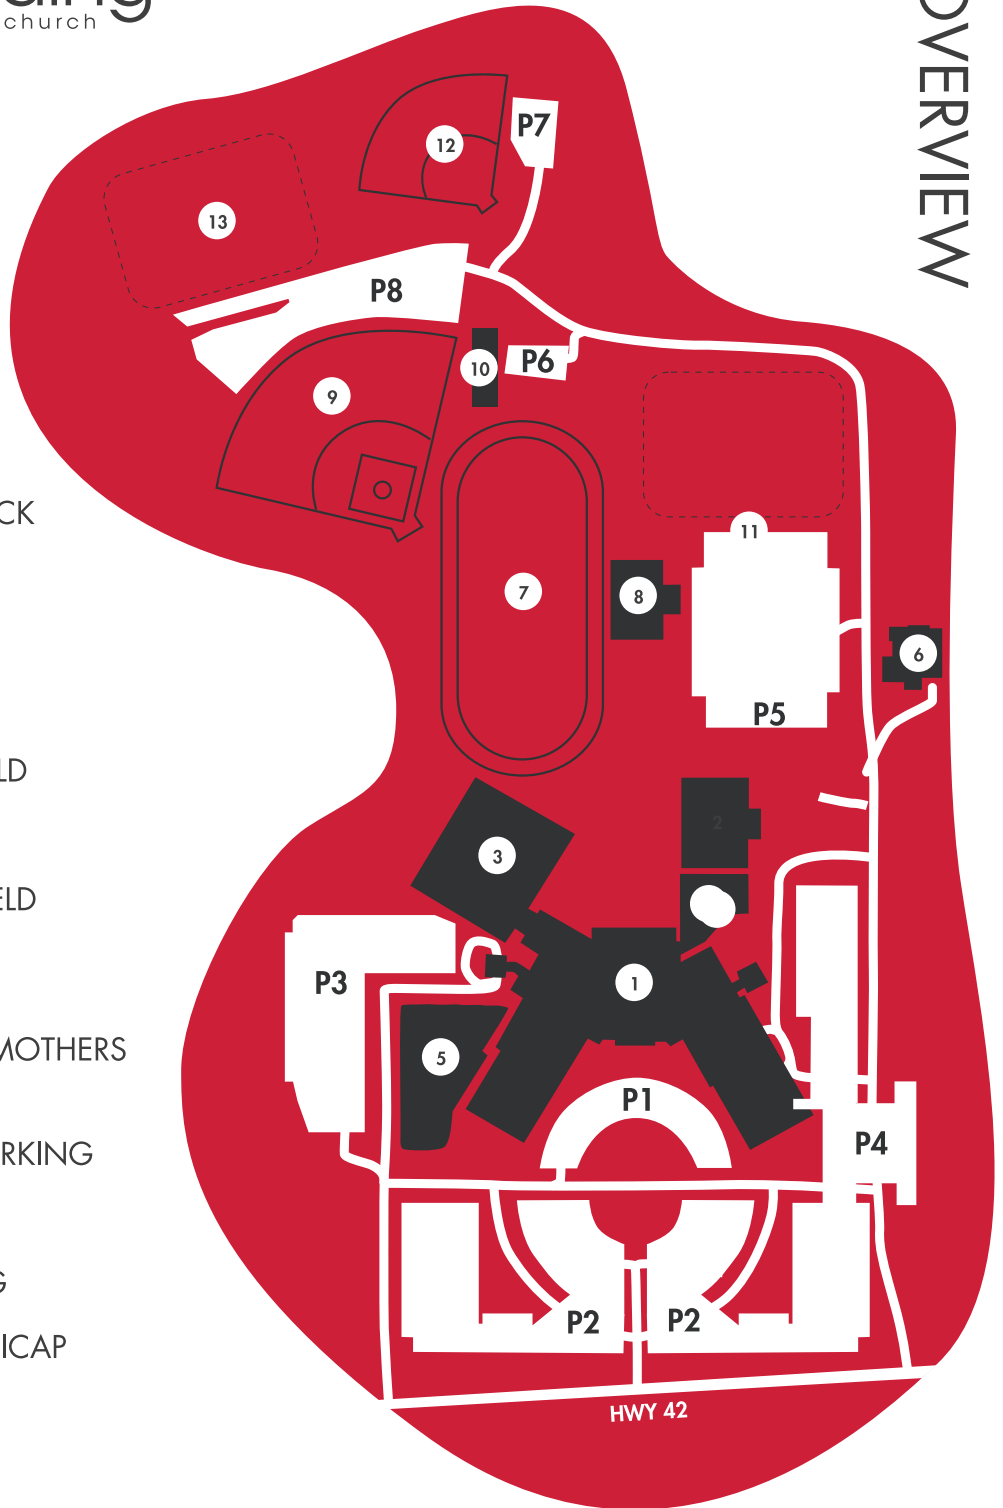

eagle's landing
first baptist church

- 1 MAIN BUILDING
- 2 ADULT LIFE CENTER
- 3 ACTIVITIES CENTER
- 4 COURTYARD
- 5 PLAYGROUND
- 6 OASIS HOUSE
- 7 FOOTBALL FIELD/TRACK
- 8 STADIUM
- 9 BASEBALL STADIUM
- 10 FIELDHOUSE
- 11 YOUTH PRACTICE FIELD
- 12 SOFTBALL FIELD
- 13 VARSITY PRACTICE FIELD

PARKING

- P1** GUEST / EXPECTING MOTHERS / HANDICAP
- P2 / P3 / P4** GENERAL PARKING
- P5** STADIUM PARKING
- P6** FIELD HOUSE PARKING
- P7** SOFTBALL FIELD HANDICAP
- P8** GRAVEL LOT

MAIN BUILDING

ACTIVITY CENTER

top floor

bottom floor

LIFE CENTER

top floor

bottom floor