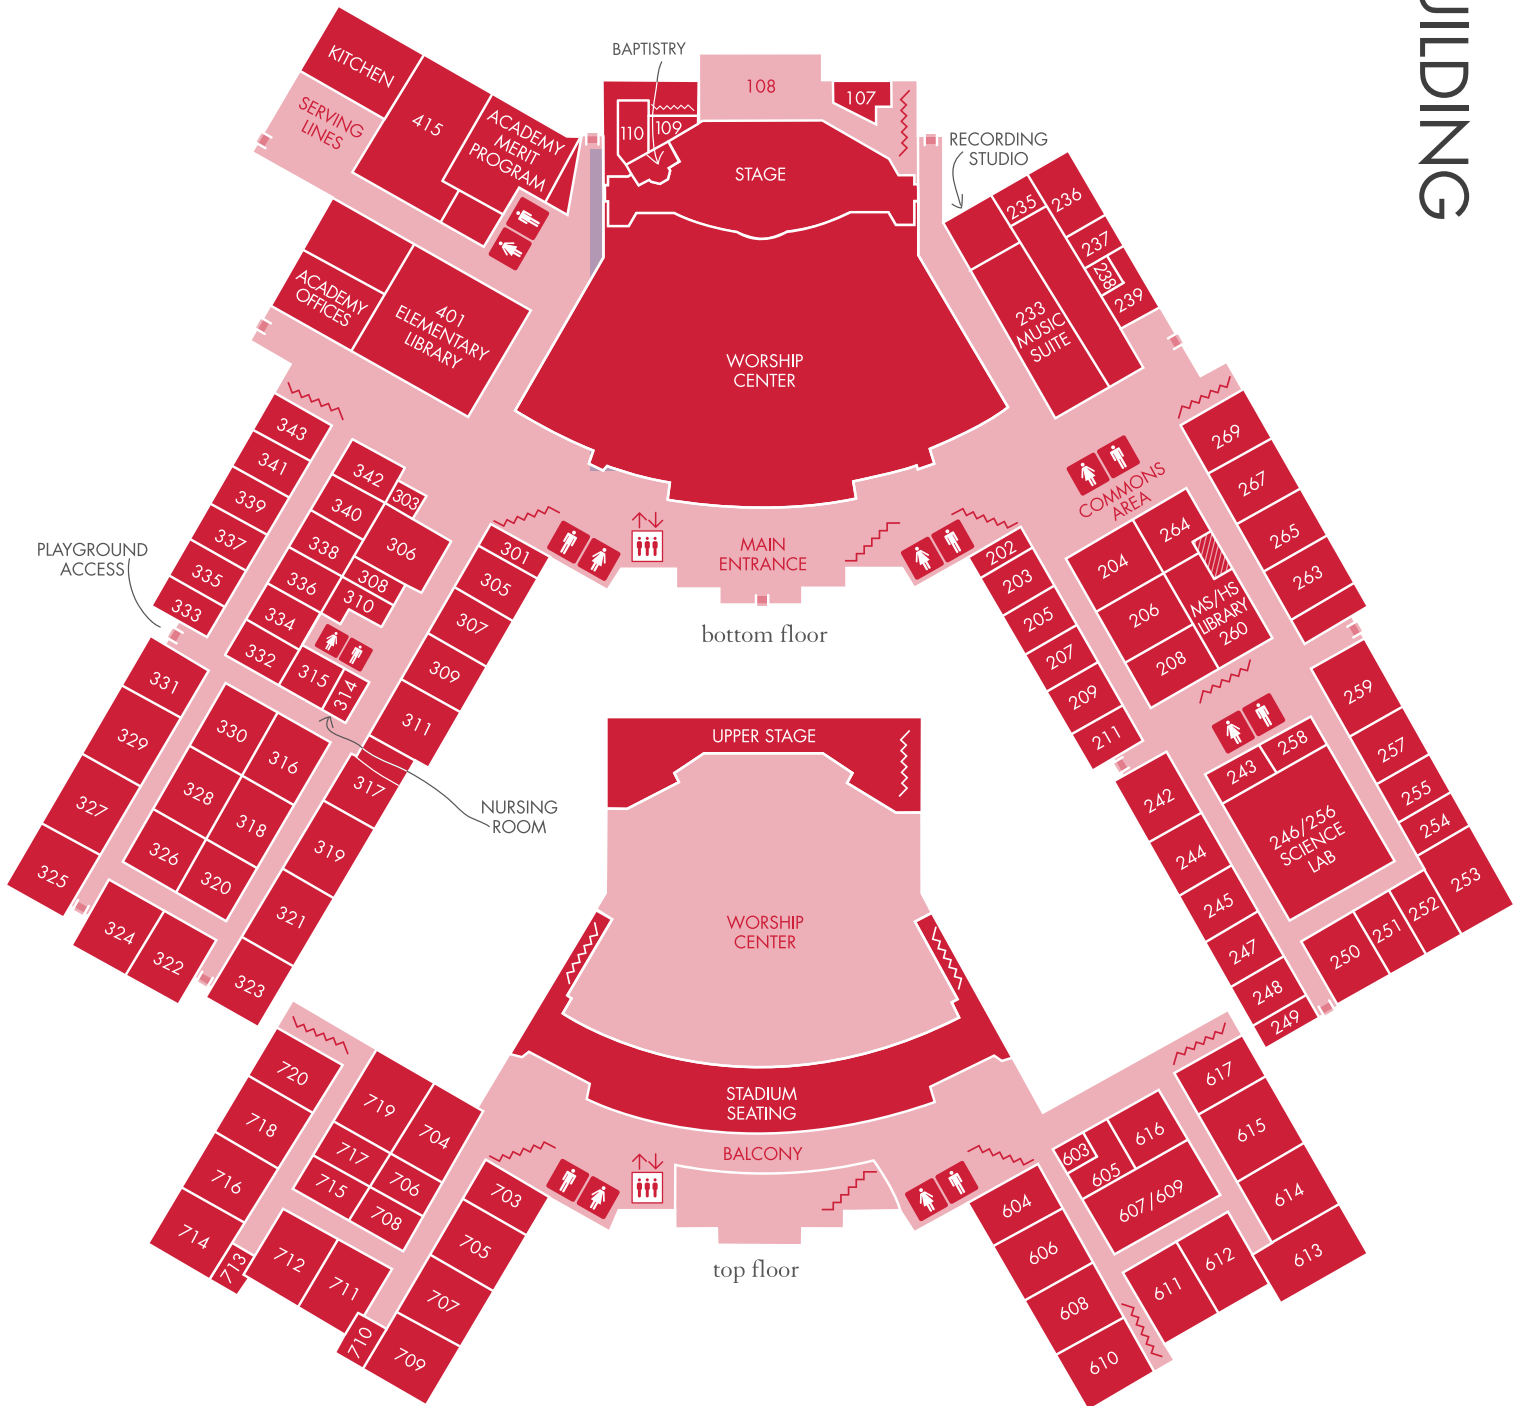

eagle's landing
first baptist church

- 1 MAIN BUILDING
- 2 ADULT LIFE CENTER
- 3 ACTIVITIES CENTER
- 4 COURTYARD
- 5 PLAYGROUND
- 6 OASIS HOUSE
- 7 FOOTBALL FIELD/TRACK
- 8 STADIUM
- 9 BASEBALL STADIUM
- 10 FIELDHOUSE
- 11 YOUTH PRACTICE FIELD
- 12 SOFTBALL FIELD
- 13 VARSITY PRACTICE FIELD

PARKING

- P1** GUEST / EXPECTING MOTHERS / HANDICAP
- P2 / P3 / P4** GENERAL PARKING
- P5** STADIUM PARKING
- P6** FIELD HOUSE PARKING
- P7** SOFTBALL FIELD HANDICAP
- P8** GRAVEL LOT

MAIN BUILDING

ACTIVITY CENTER

top floor

bottom floor

LIFE CENTER

top floor

bottom floor